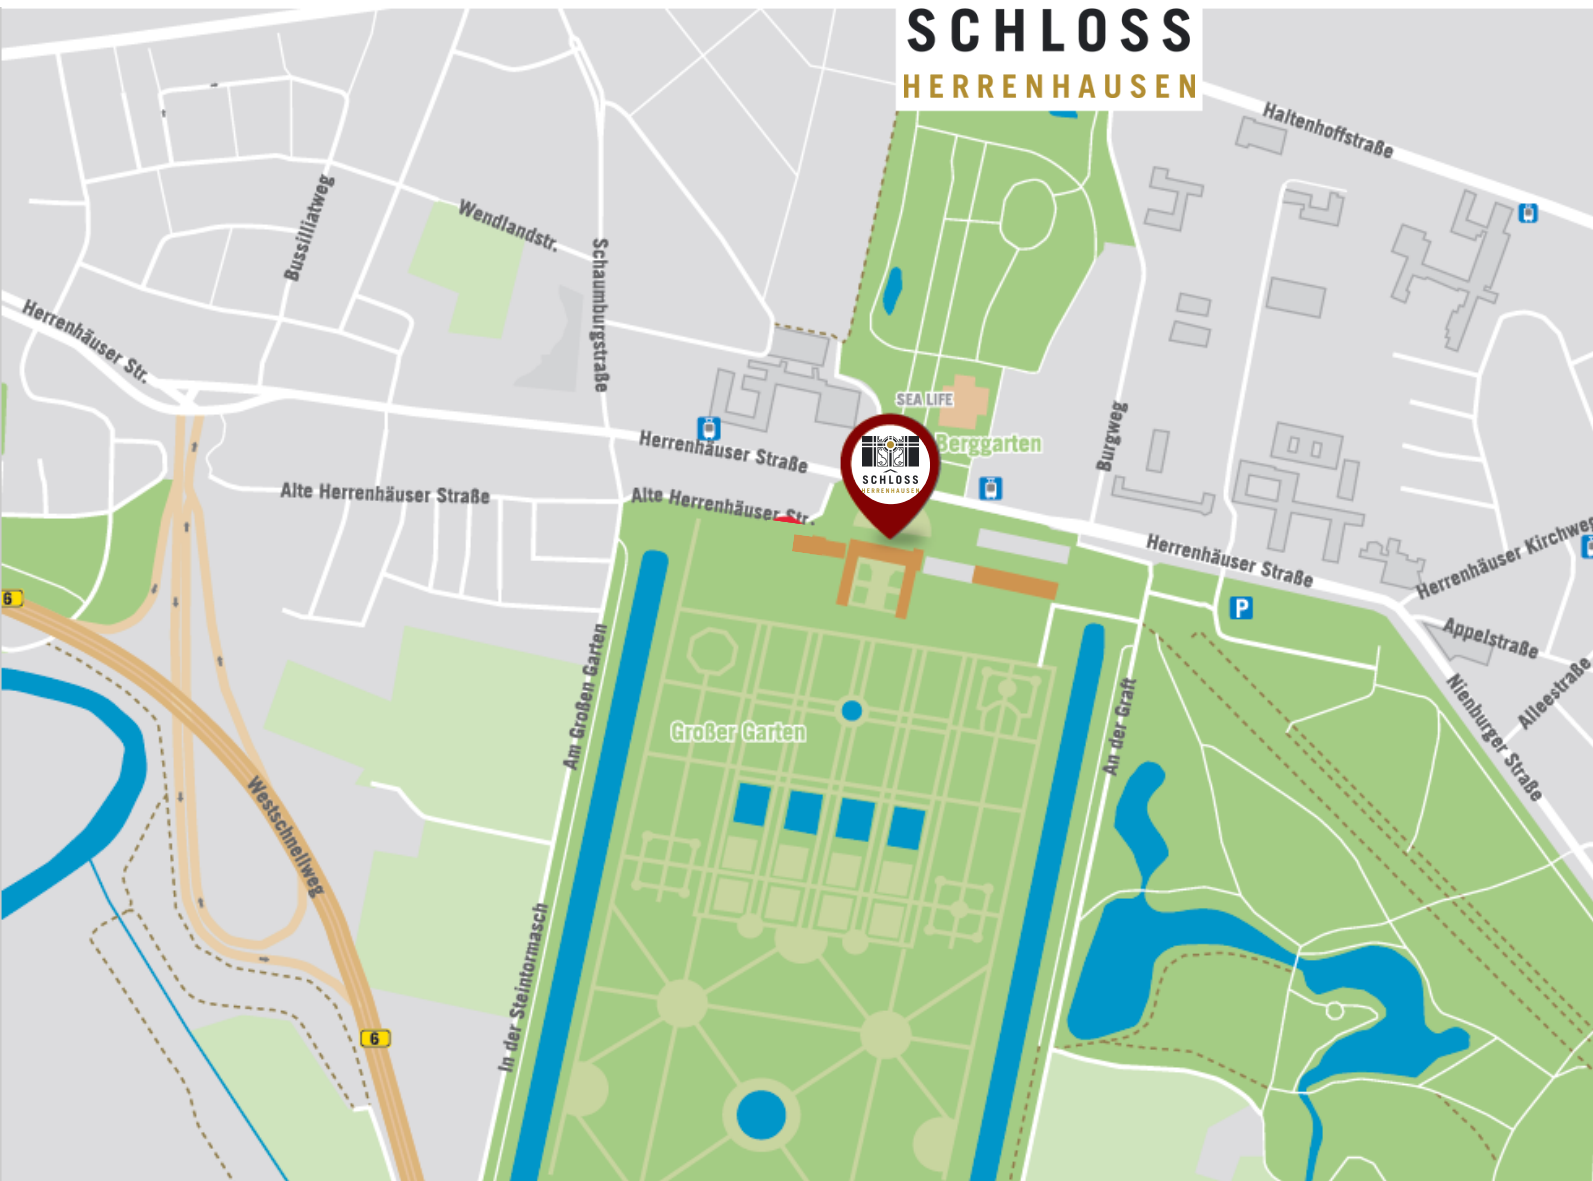

SCHLOSS HERRENHAUSEN

Address

Schloss Herrenhausen
Veranstaltungs- und Betriebs GmbH
Herrenhäuser Straße 5
30419 Hannover

Arrival by public transport from the main train station

After a 2-minute walk you will reach the "Kröpcke" station.

Take the tram line
4 (direction **GARBSEN**) or
5 (direction **STÖCKEN**)
to the stop **HERRENHÄUSER GÄRTEN**.

Schloss Herrenhausen is on the left-hand side in the direction of travel.

Arrival by car

Change from the A37, A352 and A7 to the A2 in the direction of Bielefeld/Dortmund.

Leave the highway in the direction of **B6/HANNOVER-HERRENHAUSEN** (exit 42). After approx. 6 km, take the **HERRENHAUSEN** exit and then keep right. Schloss Herrenhausen is approx. 700m on the right-hand side.

A paid parking lot is located approx. 200m further in the direction of travel on the right-hand side..